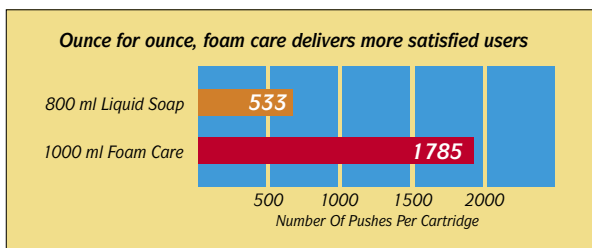

IF YOU WANT 3 TIMES AS MANY HAND WASHINGS FROM A SINGLE REFILL, THAT'S OUR BAG.

Introducing the FI Foam Care 1,000ml soap dispensing systems from Inopak.

If you're tired of refilling your soap dispensers, now you can do it half as often with **Inopak** innovation in hand-washing economy.

Our specially designed foaming formulas, enriched with vitamin and moisturizers, provide a wonderful gentle cleansing experience along with a fresh, clean scent.

Inopak push dispensers offer a generous portion of soft gentle foam. As the foam is dispensed, air is infused into the soap, resulting in a rich creamy lather.

1. **Available in 5 new products:**
2. Enriched Foam • Anti-Bacterial Foam • Hair & Body Wash
   - E-2 Food Handling • Waterless Hand Sanitizer